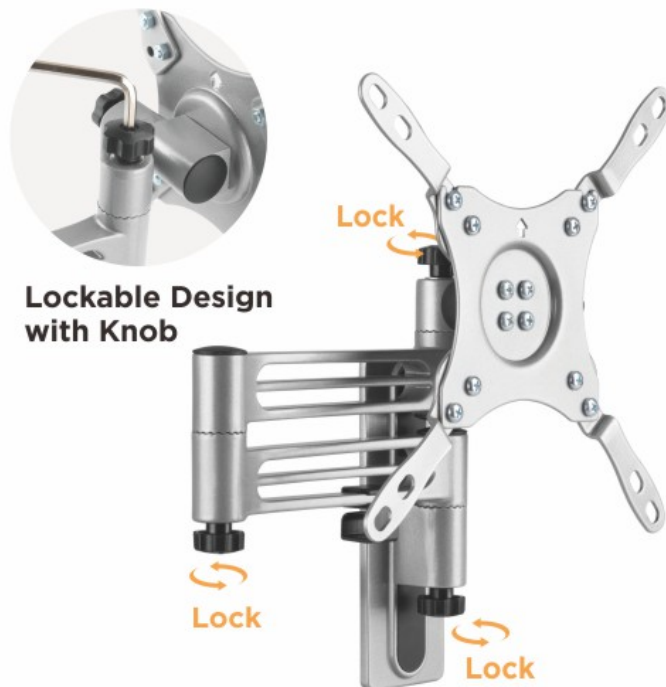

SPEED LOCKABLE FULL-MOTION RV TV MOUNT

The SDA37-222 is a contemporary designed TV mount specially intended for the RV, Motor Home, travel trailer and more. Its lockable design prevents the mount from shaking. An included bubble level makes it easy to perform an accurate level TV Installation.

- Suitable for TVs from 13" to 43"
- VESA up to 200x200mm
- 15 kg Max Load
- 86mm Profile
- Bubble level
- Slide-in Wall Plate
- Colour: Metallic Grey
- Lifetime Warranty

Model No.	SDA37-222
Max VESA	200 x 200
Suit TV Size	13" - 43"
Supported weight	15kg
Profile	86mm
Bubble Level	Included
Material	Aluminium, Steel
Unit Weight	1.05 kg
Detachable Plate	Yes
Finish	Powder Coating
Colour	Metallic Plate
Pack Dimensions	221mm x 221mm x 86mm
Pack Weight	0.95kg
Barcode	746935035273