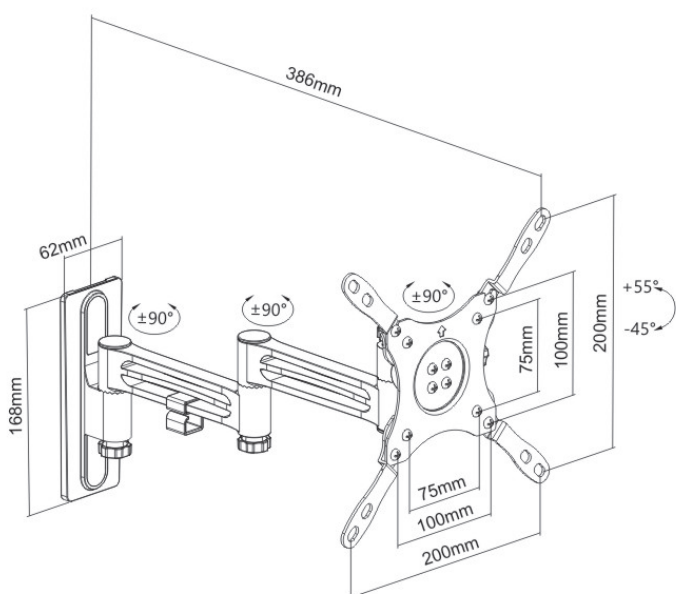

SPEED LOCKABLE FULL-MOTION RV TV MOUNT

The SDA37-222 is a contemporary designed TV mount specially intended for the RV, Motor Home, travel trailer and more. Its lockable design prevents the mount from shaking. An included bubble level makes it easy to perform an accurate level TV Installation.

- Suitable for TVs from 13" to 43"
- VESA up to 200x200mm
- 15 kg Max Load
- 86mm Profile
- Bubble level
- Slide-in Wall Plate
- Colour: Metallic Grey
- Lifetime Warranty

Model No.	SDA37-222
Max VESA	200 x 200
Suit TV Size	13" - 43"
Supported weight	15kg
Profile	86mm
Bubble Level	Included
Material	Aluminium, Steel
Unit Weight	1.05 kg
Detachable Plate	Yes
Finish	Powder Coating
Colour	Metallic Plate
Pack Dimensions	221mm x 221mm x 86mm
Pack Weight	0.95kg
Barcode	746935035273