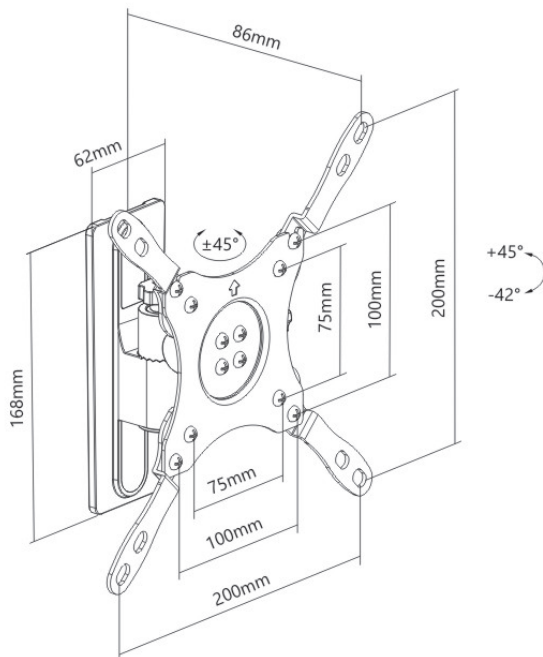

SPEED Full Motion Pivot RV TV Wall Mount

The SDA37-220 is a contemporary designed TV mount specially intended for the RV, Motor Home, travel trailer and more. Its lockable design prevents the mount from shaking. An included bubble level makes it easy to perform an accurate level TV Installation.

- Suitable for TVs from 13" to 43"
- VESA up to 200x200mm
- 15 kg Max Load
- 86mm Profile
- Bubble level
- Detachable VESA Plate
- Colour: Metallic Grey
- Lifetime Warranty

Model No.	SDA37-220
Max VESA	200 x 200
Suit TV Size	13" - 43"
Supported weight	15kg
Profile	86mm
Bubble Level	Included
Material	Aluminium, Steel
Unit Weight	1.05 kg
Detachable Plate	Yes
Finish	Powder Coating
Colour	Metallic Plate
Pack Dimensions	221mm x 221mm x 86mm
Pack Weight	0.95kg
Barcode	746935035266