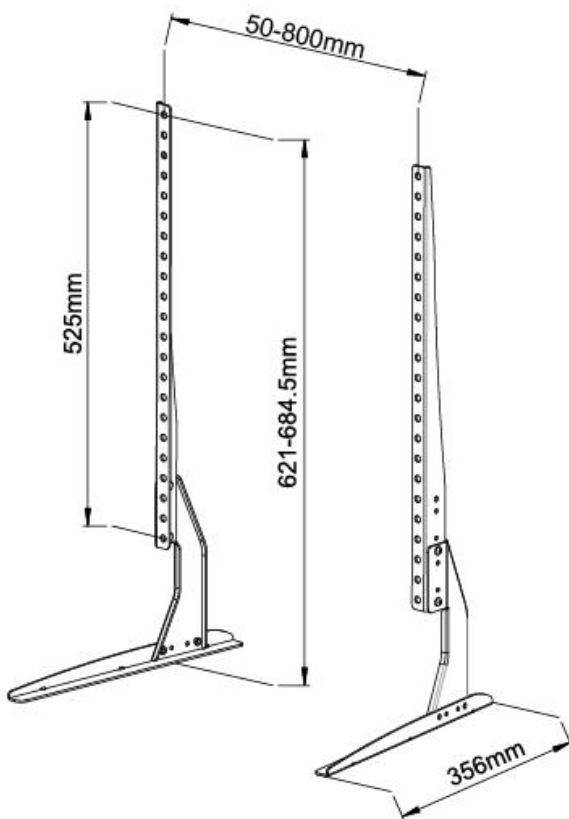

## SPEED Tabletop TV Stand

Heavy-duty universal table top TV stand suitable for VESA compatible TVs. Easy and simple installation for secure tabletop placement.

- Suitable for TVs from 37" to 65"
- VESA up to 800x400mm
- 50kg Max Load
- Colour: Black
- Lifetime Warranty

Model No.	DS202
Max VESA	800 x 400
Suit TV Size	37" - 65"
Supported weight	50kg
Material	Heavy Duty Steel
Unit Weight	2.25kg
Finish	Powder Coating
Colour	Black
Pack Dimensions	590mm x 140mm x 210mm
Pack Weight	2.31kg
Barcode	3888000343573