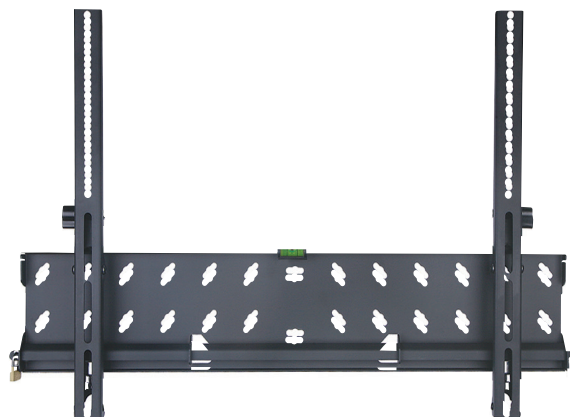

SPEED Tilt TV Wall Bracket

Heavy-duty Tilt TV wall bracket suitable for VESA compatible TVs. Incremental tilt system allow adjustment of up to 15 degrees for the optimal viewing angle. Featuring Smart Locking System with side mounting holes for perfect horizontal adjustment during installation. Secure locking system offers peace-of-mind when installing TV in a public area.

- Suitable for TVs from 40" to 65"
- VESA up to 600x400mm
- 65 kg Max Load
- 42mm Profile
- 0 - 15 Degree Tilt
- Bubble level
- Anti-Thief Lock
- Colour: Black
- Lifetime Warranty

Model No.	PLB143L
Max VESA	600 x 400
Suit TV Size	40" - 65"
Supported weight	65kg
Profile	42mm
Tilt	0-15 degrees
Bubble Level	Included
Material	Heavy Duty Steel
Unit Weight	3.1 kg
Anti-Theft Lock	Yes (padlock not included)
Finish	Powder Coating
Colour	Black
Pack Dimensions	45mm x 48mm x 710mm
Pack Weight	2.8kg
Barcode	3888000342767