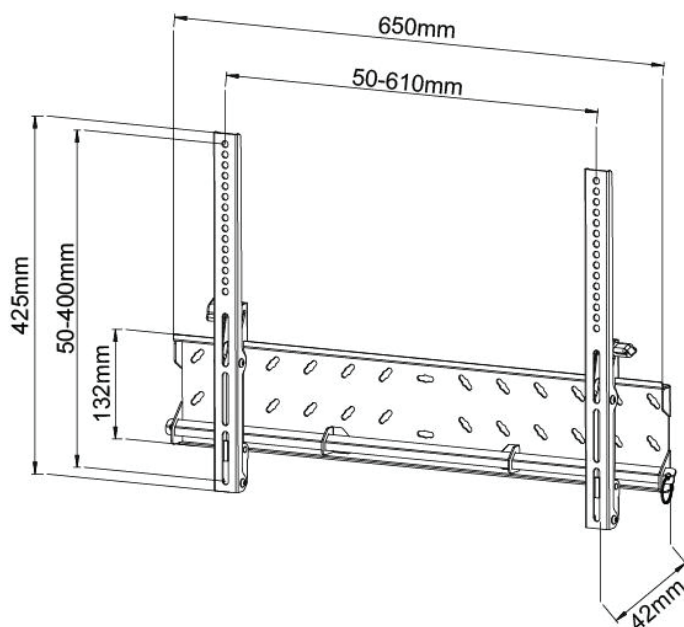

SPEED Tilt TV Wall Bracket

Heavy-duty Tilt TV wall bracket suitable for VESA compatible TVs. Incremental tilt system allow adjustment of up to 15 degrees for the optimal viewing angle. Featuring Smart Locking System with side mounting holes for perfect horizontal adjustment during installation. Secure locking system offers peace-of-mind when installing TV in a public area.

- Suitable for TVs from 40" to 65"
- VESA up to 600x400mm
- 65 kg Max Load
- 42mm Profile
- 0 - 15 Degree Tilt
- Bubble level
- Anti-Thief Lock
- Colour: Black
- Lifetime Warranty

Model No.	PLB143L
Max VESA	600 x 400
Suit TV Size	40" - 65"
Supported weight	65kg
Profile	42mm
Tilt	0-15 degrees
Bubble Level	Included
Material	Heavy Duty Steel
Unit Weight	3.1 kg
Anti-Theft Lock	Yes (padlock not included)
Finish	Powder Coating
Colour	Black
Pack Dimensions	45mm x 48mm x 710mm
Pack Weight	2.8kg
Barcode	3888000342767