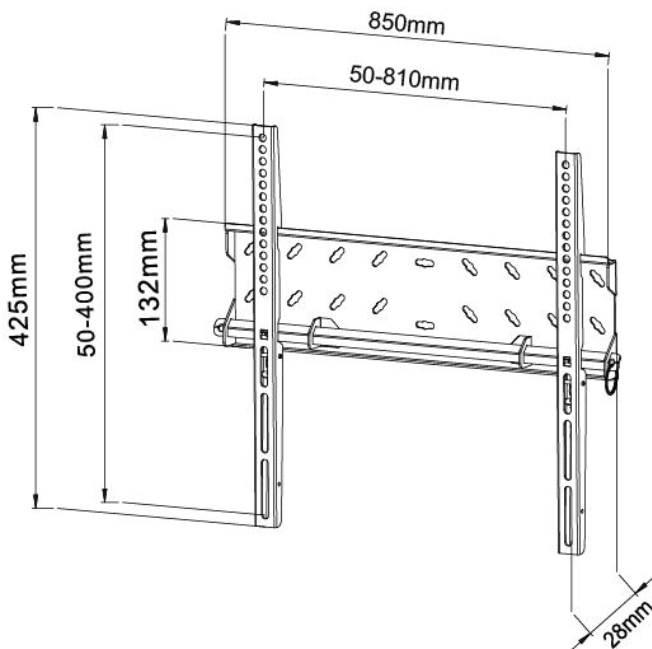

SPEED Fixed TV Wall Bracket

Heavy-duty Fixed TV wall bracket suitable for VESA compatible TVs. Featuring Smart Locking System with side mounting holes for perfect horizontal adjustment during installation. Secure locking system offers peace-of-mind when installing TV in a public area.

- Suitable for TVs from 42" to 80"
- VESA up to 800x400mm
- 80 kg Max Load
- 28mm Profile
- Bubble level
- Anti-Thief Lock
- Colour: Black
- Lifetime Warranty

Model No.	PLB142XL
Max VESA	800 x 400
Suit TV Size	42" - 80"
Supported weight	80kg
Profile	28mm
Bubble Level	Included
Material	Heavy Duty Steel
Unit Weight	3.3 kg
Anti-Theft Lock	Yes (padlock not included)
Finish	Powder Coating
Colour	Black
Pack Dimensions	38mm x 50mm x 910mm
Pack Weight	2.9kg
Barcode	3888000342743