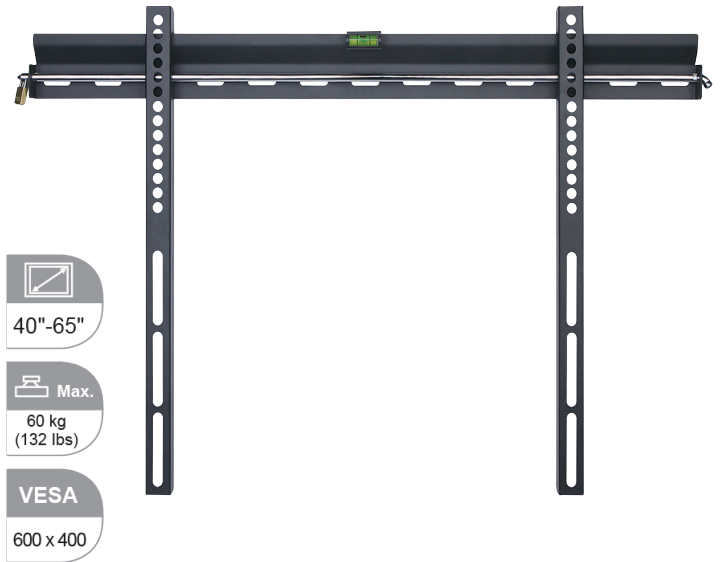

SPEED Slim TV Wall Mount

Slim heavy-duty TV Wall bracket allows for VESA compatible TV to be installed just 22mm from the wall. Bubble level built into the bracket for perfect installation. Secure locking system offers peace-of-mind when installing TV in a public area. Open frame design allows for easy cable management.

- Suitable for TVs from 40" to 65"
- VESA up to 600x400mm
- 60Kg Max Load
- 22mm Profile
- Bubble level
- Anti-Thief Lock
- Colour: Black
- Lifetime Warranty

Model No.	PLB134L
Max VESA	600 x 400
Suit TV Size	40" - 65"
Supported weight	60kg
Profile	22mm
Bubble Level	Included
Material	Heavy Duty Steel
Unit Weight	1.75 kg
Anti-Theft	Yes (padlock not included)
Finish	Powder Coating
Colour	Black
Pack Dimensions	65mm x 50mm x 685mm
Pack Weight	1.8kg
Barcode	3888000342569