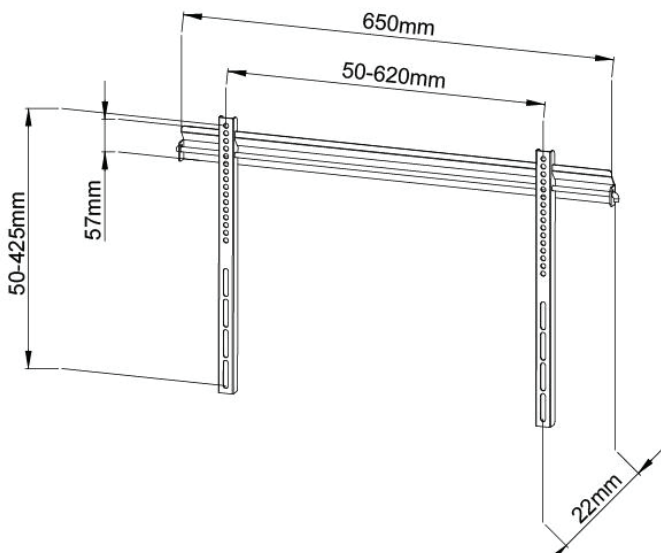

SPEED Slim TV Wall Mount

Slim heavy-duty TV Wall bracket allows for VESA compatible TV to be installed just 22mm from the wall. Bubble level built into the bracket for perfect installation. Secure locking system offers peace-of-mind when installing TV in a public area. Open frame design allows for easy cable management.

- Suitable for TVs from 40" to 65"
- VESA up to 600x400mm
- 60Kg Max Load
- 22mm Profile
- Bubble level
- Anti-Thief Lock
- Colour: Black
- Lifetime Warranty

Model No.	PLB134L
Max VESA	600 x 400
Suit TV Size	40" - 65"
Supported weight	60kg
Profile	22mm
Bubble Level	Included
Material	Heavy Duty Steel
Unit Weight	1.75 kg
Anti-Theft	Yes (padlock not included)
Finish	Powder Coating
Colour	Black
Pack Dimensions	65mm x 50mm x 685mm
Pack Weight	1.8kg
Barcode	3888000342569