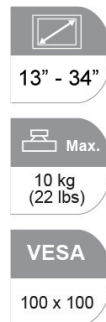

SPEED Single Monitor Desk Mount

Heavy duty monitor desk mount with double-lock "C" clamp for maximum stability. Set the perfect ergonomic position for the monitor with the fully functional design, tilt, swivel and pivot the monitor for the maximum comfort. Monitor cables can be hidden in the stand for simple cable management.

- Up to 34" screen
- VESA 100x100mm
- ±90 Degree Tilt
- 360 Degree Swivel
- 360 Degree Rotate
- 10 kg Max Load
- Colour: Black
- Lifetime Warranty

Model No.	LCD482-S
Max VESA	100 x 100
Monitor Size	13" - 34"
Supported weight	10kg
Tilt	±90 degree
Swivel	360 degrees
Rotate	360 degrees
Pole Diameter	48mm
Arms	129mm + 196mm
Pole Height	446mm
Base Type	Clamp
Clamp Type	Double Lock
Material	Steel & Aluminium
Unit Weight	4.2 kg
Finish	Powder Coating
Colour	Black
Pack Dimensions	130mm x 270mm x 610mm
Pack Weight	4.7kg
Barcode	3888000341241