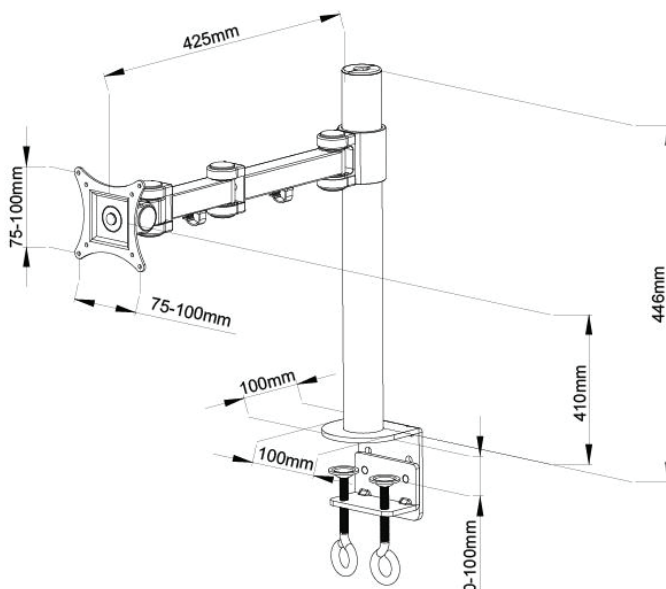

SPEED Single Monitor Desk Mount

Heavy duty monitor desk mount with double-lock "C" clamp for maximum stability. Set the perfect ergonomic position for the monitor with the fully functional design, tilt, swivel and pivot the monitor for the maximum comfort. Monitor cables can be hidden in the stand for simple cable management.

- Up to 34" screen
- VESA 100x100mm
- ±90 Degree Tilt
- 360 Degree Swivel
- 360 Degree Rotate
- 10 kg Max Load
- Colour: Black
- Lifetime Warranty

Model No.	LCD482-S
Max VESA	100 x 100
Monitor Size	13" - 34"
Supported weight	10kg
Tilt	±90 degree
Swivel	360 degrees
Rotate	360 degrees
Pole Diameter	48mm
Arms	129mm + 196mm
Pole Height	446mm
Base Type	Clamp
Clamp Type	Double Lock
Material	Steel & Aluminium
Unit Weight	4.2 kg
Finish	Powder Coating
Colour	Black
Pack Dimensions	130mm x 270mm x 610mm
Pack Weight	4.7kg
Barcode	3888000341241