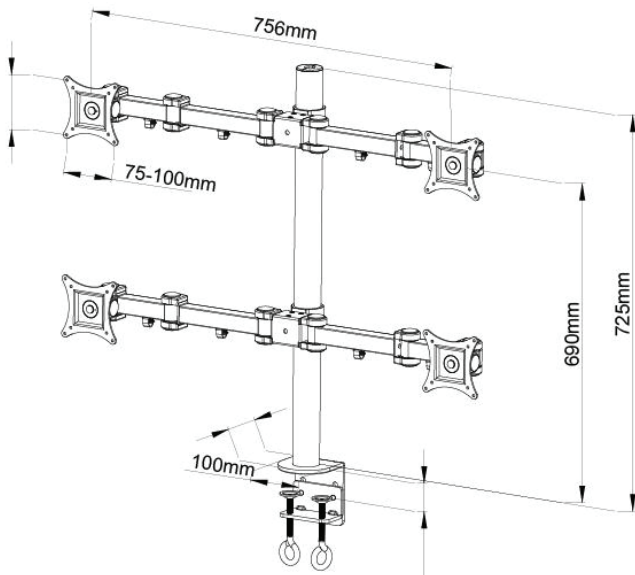

## SPEED Quad Monitor Desk Mount

Heavy duty monitor desk mount with double-lock "C" clamp for maximum stability. Set the perfect ergonomic position for the monitor with the fully functional design, tilt, swivel and pivot the monitor for the maximum comfort. Monitor cables can be hidden in the stand for simple cable management.

- Up to 27" screen per mount
- VESA 100x100mm
- $\pm 90$  Degree Tilt
- 360 Degree Swivel
- 360 Degree Rotate
- 10 kg Max Load per mount
- Colour: Black
- Lifetime Warranty

Model No.	LCD482-Q
Max VESA	100 x 100
Monitor Size	13" - 27"
Supported weight	10kg per Arm
Tilt	$\pm 90$ degree
Swivel	360 degrees
Rotate	360 degrees
Pole Diameter	48mm
Arm Extensions	4x (129mm + 196mm)
Pole Height	725mm
Base Type	Clamp
Clamp Type	Double Lock
Material	Steel & Aluminium
Unit Weight	9 kg
Finish	Powder Coating
Colour	Black
Pack Dimensions	130mm x 300mm x 915mm
Pack Weight	10kg
Barcode	3888000343368