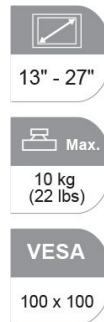

## SPEED Quad Monitor Desk Mount

Heavy duty monitor desk mount with double-lock "C" clamp for maximum stability. Set the perfect ergonomic position for the monitor with the fully functional design, tilt, swivel and pivot the monitor for the maximum comfort. Monitor cables can be hidden in the stand for simple cable management.

- Up to 27" screen per mount
- VESA 100x100mm
- $\pm 90$  Degree Tilt
- 360 Degree Swivel
- 360 Degree Rotate
- 10 kg Max Load per mount
- Colour: Black
- Lifetime Warranty

Model No.	LCD482-Q
Max VESA	100 x 100
Monitor Size	13" - 27"
Supported weight	10kg per Arm
Tilt	$\pm 90$ degree
Swivel	360 degrees
Rotate	360 degrees
Pole Diameter	48mm
Arm Extensions	4x (129mm + 196mm)
Pole Height	725mm
Base Type	Clamp
Clamp Type	Double Lock
Material	Steel & Aluminium
Unit Weight	9 kg
Finish	Powder Coating
Colour	Black
Pack Dimensions	130mm x 300mm x 915mm
Pack Weight	10kg
Barcode	3888000343368