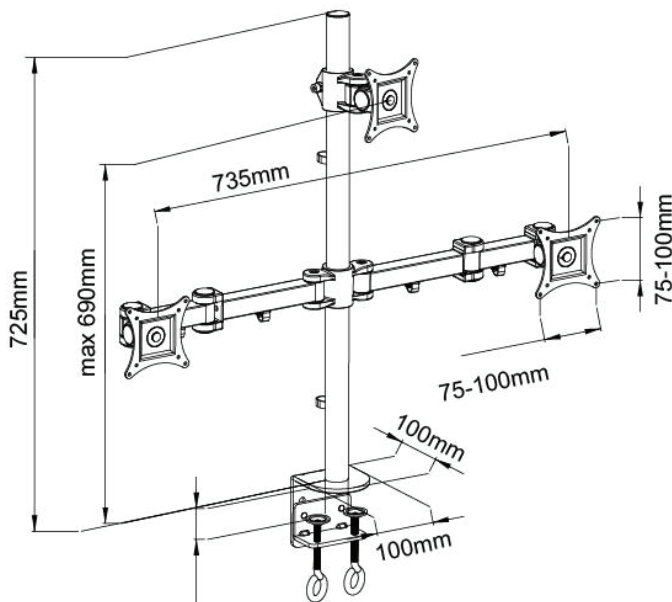

SPEED Triple Monitor Desk Mount

Heavy duty monitor desk mount with double-lock "C" clamp for maximum stability. Set the perfect ergonomic position for the monitor with the fully functional design, tilt, swivel and pivot the monitor for the maximum comfort. Monitor cables can be hidden in the stand for simple cable management.

- Up to 27" screen per mount
- VESA 100x100mm
- ±90 Degree Tilt
- 360 Degree Swivel/Rotate
- 10 kg Max Load per mount
- Colour: Black
- Lifetime Warranty

Model No.	LCD3502-T
Max VESA	100 x 100
Monitor Size	13" - 27"
Supported weight	10kg per arm
Tilt	±90 degree
Swivel	360 degrees
Rotate	360 degrees
Pole Diameter	35mm
Arms	2x (129mm + 196mm)
Pole Height	725mm
Base Type	Clamp
Clamp Type	Double Lock
Material	Steel & Aluminium
Unit Weight	6.5 kg
Finish	Powder Coating
Colour	Black
Pack Dimensions	130mm x 300mm x 880mm
Pack Weight	7.5kg
Barcode	3888000341142