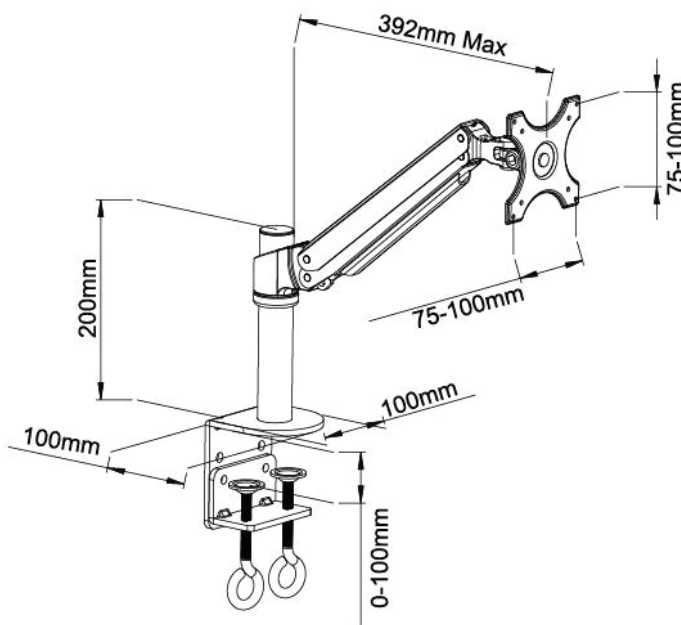

SPEED Gas Spring Single Arm Mount

Heavy duty monitor desk mount with double-lock "C" clamp for maximum stability. Gas spring system allows for easy one-touch height adjustment. Fully adjustable construction, you can tilt, swivel and rotate the monitors for maximum viewing flexibility and ergonomic comfort. Integrated cable management.

- Up to 34" screen
- VESA 100x100mm
- 7kg Max Load
- 360 Degree Swivel
- ±90 Degree Tilt
- 360 Degree Rotate
- Colour: Black
- Lifetime Warranty

Model No.	GS351-S
Max VESA	100 x 100
Monitor Size	13" - 34"
Supported weight	1.5 - 7kg
Tilt	± 90 degrees
Swivel	360 degrees
Rotate	360 degrees
Pole Diameter	35mm
Pole Height	200mm
Arm Length	392mm
Base Type	Clamp
Clamp Type	Double Lock
Material	Steel & Aluminium
Unit Weight	3.7 kg
Finish	Powder Coating
Colour	Black
Pack Dimensions	115mm x 245mm x 490mm
Pack Weight	3.7kg
Barcode	3888000343351