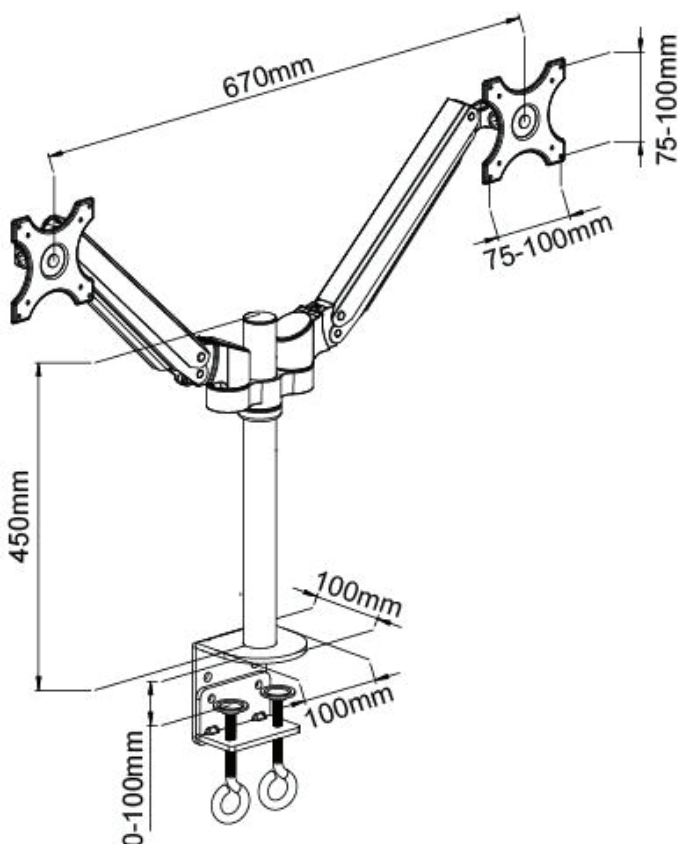

## SPEED Gas Spring Dual Arm Mount

Heavy duty monitor desk mount with double-lock "C" clamp for maximum stability. Gas spring system allows for easy one-touch height adjustment. Fully adjustable construction, you can tilt, swivel and rotate the monitors for maximum viewing flexibility and ergonomic comfort. Integrated cable management.

- Up to 27" screen per arm
- VESA 100x100mm
- 7kg Max Load per arm
- 360 Degree Swivel
- ±90 Degree Tilt
- 360 Degree Rotate
- Colour: Black
- Lifetime Warranty

Model No.	GS351-D
Max VESA	100 x 100
Monitor Size	13" - 27"
Supported weight	1.5 - 7kg per Arm
Tilt	± 90 degrees
Swivel	360 degrees
Rotate	360 degrees
Pole Diameter	35mm
Pole Height	450mm
Arm Span	670mm
Base Type	Clamp
Clamp Type	Double Lock
Material	Steel & Aluminium
Unit Weight	5.3 kg
Finish	Powder Coating
Colour	Black
Pack Dimensions	115mm x 260mm x 615mm
Pack Weight	5.5kg
Barcode	3888000343382