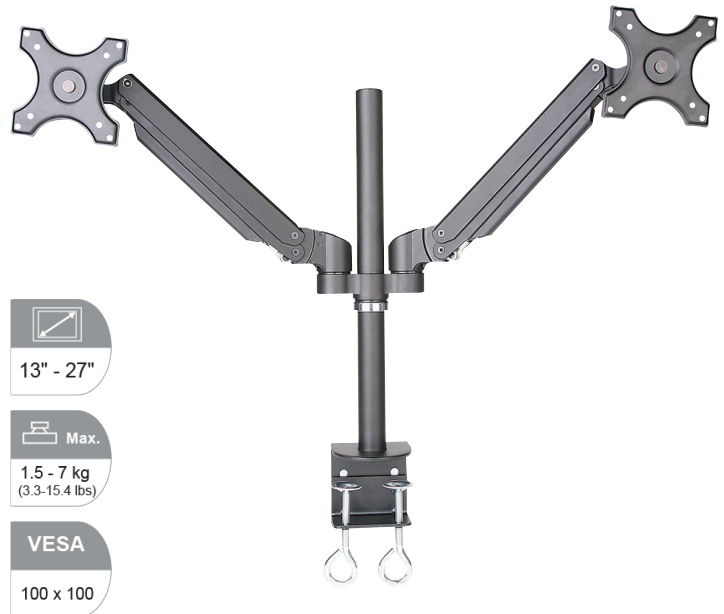

## SPEED Gas Spring Dual Arm Mount

Heavy duty monitor desk mount with double-lock "C" clamp for maximum stability. Gas spring system allows for easy one-touch height adjustment. Fully adjustable construction, you can tilt, swivel and rotate the monitors for maximum viewing flexibility and ergonomic comfort. Integrated cable management.

- Up to 27" screen per arm
- VESA 100x100mm
- 7kg Max Load per arm
- 360 Degree Swivel
- ±90 Degree Tilt
- 360 Degree Rotate
- Colour: Black
- Lifetime Warranty

Model No.	GS351-D
Max VESA	100 x 100
Monitor Size	13" - 27"
Supported weight	1.5 - 7kg per Arm
Tilt	± 90 degrees
Swivel	360 degrees
Rotate	360 degrees
Pole Diameter	35mm
Pole Height	450mm
Arm Span	670mm
Base Type	Clamp
Clamp Type	Double Lock
Material	Steel & Aluminium
Unit Weight	5.3 kg
Finish	Powder Coating
Colour	Black
Pack Dimensions	115mm x 260mm x 615mm
Pack Weight	5.5kg
Barcode	3888000343382