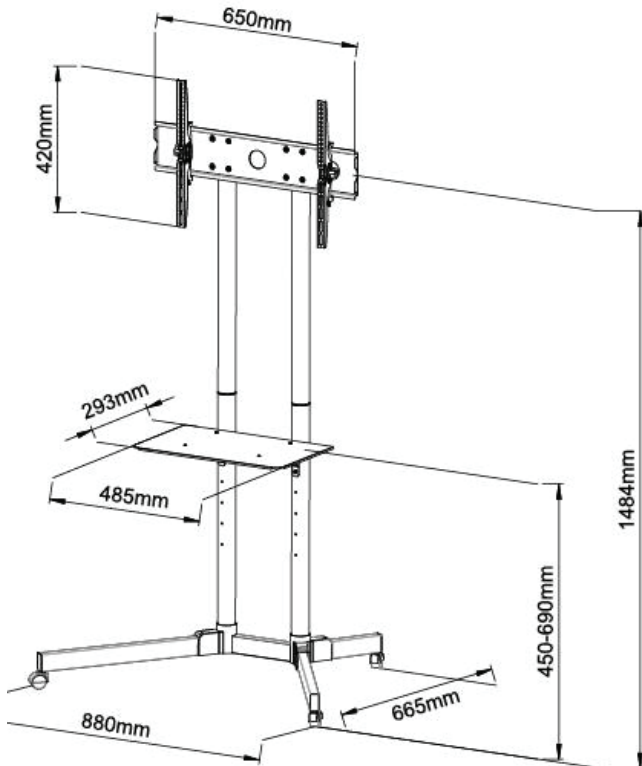

SPEED Height Adjustable TV Trolley

Mobile TV trolley is perfect for any office, classroom or home. Height adjustable TV bracket with ± 15 Degree Tilt means the display can be adjusted for optimal viewing angle. Aluminium construction provides extreme rigidity with sleek and modern styling. Keep the cables out of the way with the built-in wire management.

- Suitable for TVs from 30" to 65"
- VESA up to 600x400mm
- 60kg Max Load
- Media Shelf
- Height Adjustable
- ± 15 Degree Tilt
- Cable Management
- Integrated Bubble Level
- Colour: Black
- Lifetime Warranty

Model No.	FS411
Max VESA	600 x 400
Suit TV Size	30"-65"
Supported weight	60 kg
Tilt	+15 Degrees
Height Adjustable	Yes
Media Tray	Included
Material	Steel & Aluminium
Unit Weight	16 kg
Finish	Powder Coating
Colour	Black
Pack Dimensions	130mm x 330mm x 760mm
Pack Weight	16.2kg
Barcode	746935035235