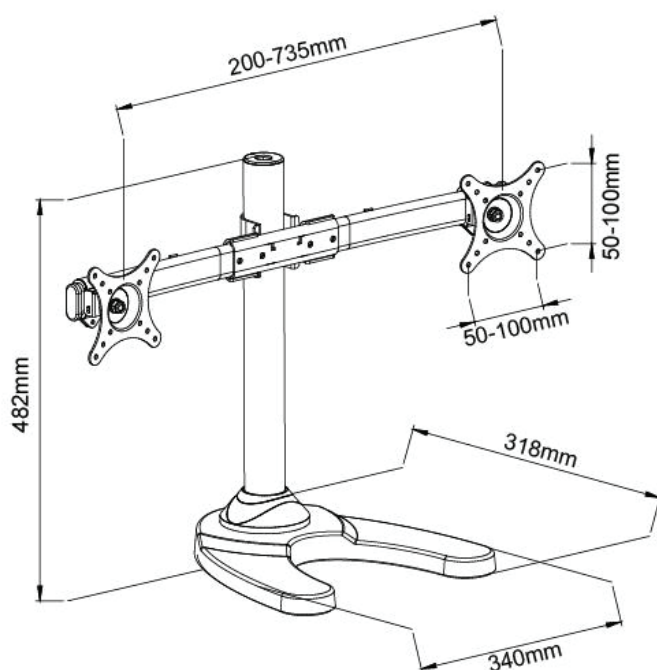

## SPEED Curved Two Monitor Desk Stand

Heavy gauge steel construction with weighted base for maximum stability. Simple 2 screw height adjustable design. Monitor cables can be hidden in the stand for simple cable management. Independent tilt, swivel and pivot system for each monitor for maximum ergonomic comfort.

- Up to 27" screen per mount
- VESA 100x100
- 10kg Max per mount
- $\pm 15$  Degree Tilt
- $\pm 15$  Swivel
- 360 Degree Rotate
- Colour: Black
- Lifetime Warranty

13" - 27"

Max.  
10 kg  
(22 lbs)VESA  
100 x 100

Model No.	CURVE-D-STAND
Max VESA	100 x 100
Monitor Size	13" - 27"
Supported weight	10kg per mount
Tilt	$\pm 15$ degree
Swivel	$\pm 15$ degree
Rotate	360 degrees
Pole Diameter	48mm
Pole Height	482mm
Arm Span	735mm
Base Type	Stand
Stand Type	V-shape, Solid metal with plastic cover
Material	Steel & Aluminium
Unit Weight	7.4 kg
Finish	Powder Coating
Colour	Black
Pack Dimensions	130mm x 345mm x 560mm
Pack Weight	8kg
Barcode	3888000343368